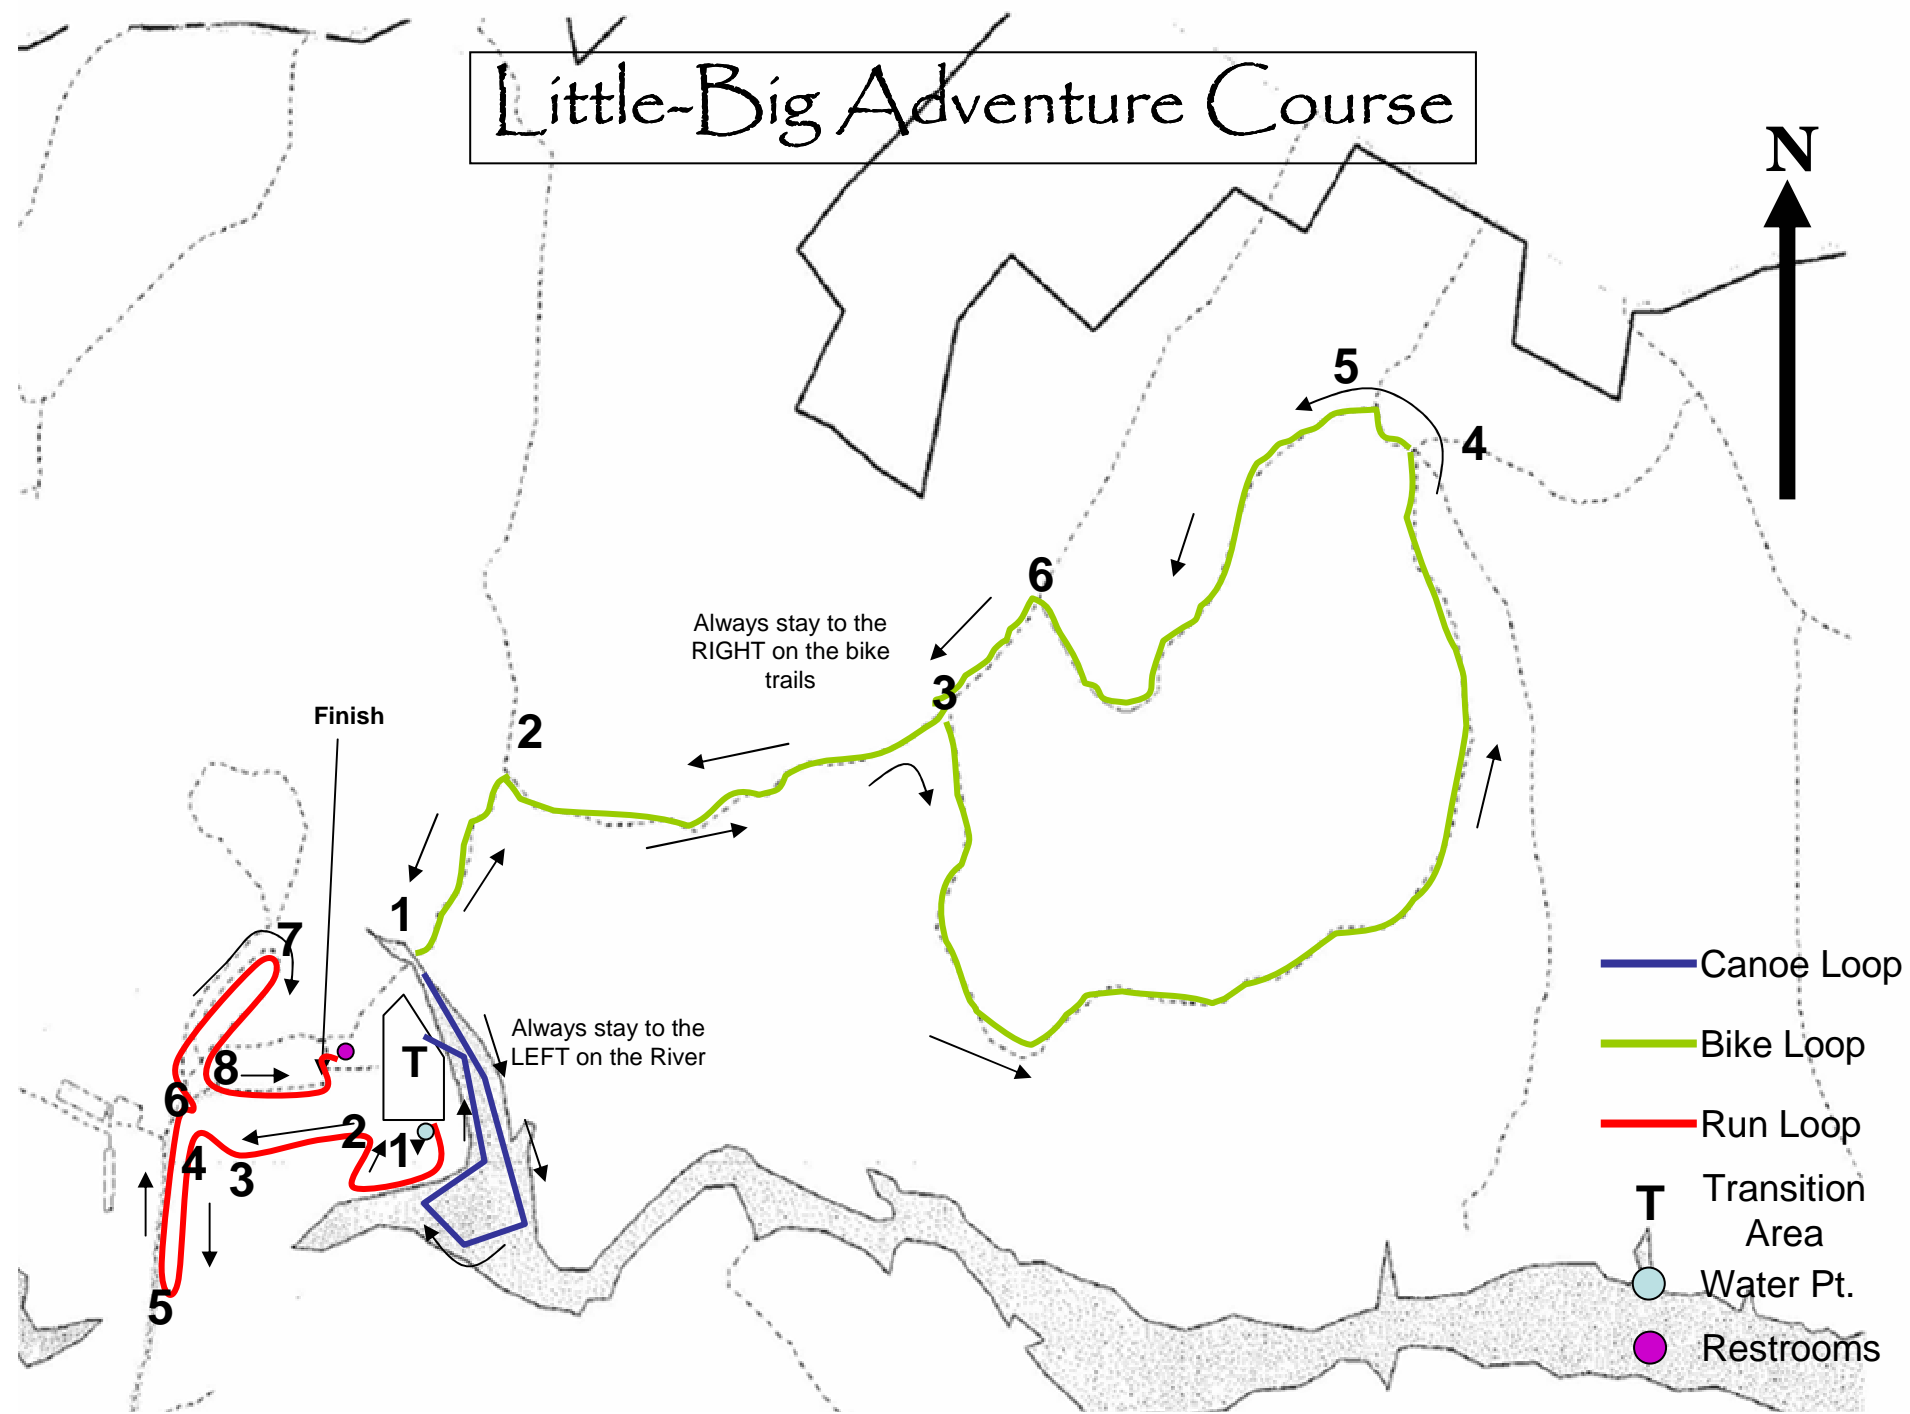

# Little-Big Adventure Course

Always stay to the RIGHT on the bike trails

Finish

Always stay to the LEFT on the River

- Canoe Loop
- Bike Loop
- Run Loop
- T Transition Area
- Water Pt.
- Restrooms